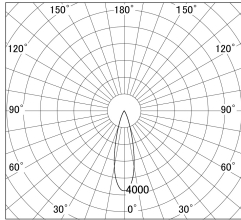

■ Lighting Distribution Curve (cd/1000 lm)