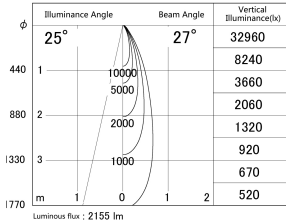

Item no. DD161-2525MW9030

Series Name: AMMA Φ 80 series Lens type adjustable Antiglare (DD161-AG)

■ Lighting Distribution Curve (cd/1000 lm)

Installation	Recessed mount
Type	AMMA Φ80 series Lens type adjustable Antiglare (DD161-AG)
Fixture wattage	24W
Beam angle	27
Color Temp.	3000K
CRI	Ra>90
Luminous	2156 lm
Body	Die-cast aluminum alloy
Body finish	N/A
Trim finish	White
Reflector finish	Mirror
IP Rate	IP20
Light source	COB module
Input Voltage	AC220~240V
Dimming Type	Non-Dimmable
Certificate	CE,CCC
Cut Hole	80mm