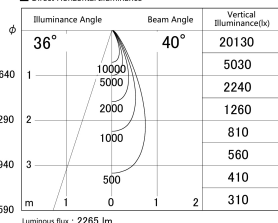

Item no. DD161-2540MW9030

Series Name: AMMA Φ80 series Lens type adjustable Antiglare (DD161-AG)

■ Lighting Distribution Curve (cd/1000 lm)

Installation	Recessed mount
Type	AMMA Φ80 series Lens type adjustable Antiglare (DD161-AG)
Fixture wattage	24W
Beam angle	40
Color Temp.	3000K
CRI	Ra>90
Luminous	2266 lm
Body	Die-castaluminumalloy
Body finish	N/A
Trim finish	White
Reflector finish	Mirror
IP Rate	IP20
Light source	COB module
Input Voltage	AC220~240V
Dimming Type	Non-Dimmable
Certificate	CE,CCC
Cut Hole	80mm