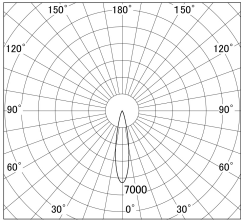

■ Lighting Distribution Curve (cd/1000 lm)