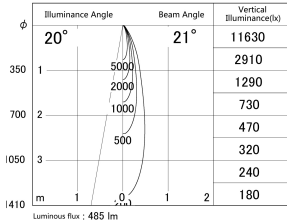

Item no. DD161-0520MW9035

Series Name: AMMA Φ80 series Lens type adjustable Antiglare (DD161-AG)

■ Lighting Distribution Curve (cd/1000 lm)

Installation	Recessed mount
Type	AMMA Φ80 series Lens type adjustable Antiglare (DD161-AG)
Fixture wattage	5W
Beam angle	21
Color Temp.	3500K
CRI	Ra>90
Luminous	484 lm
Body	Die-cast aluminum alloy
Body finish	N/A
Trim finish	White
Reflector finish	Mirror
IP Rate	IP20
Light source	COB module
Input Voltage	AC220~240V
Dimming Type	Non-Dimmable
Certificate	CE,CCC
Cut Hole	80mm