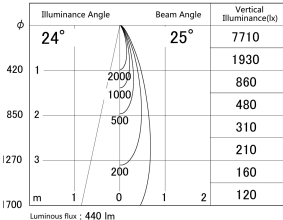

Item no. DD161-0525MW9035

Series Name: AMMA Φ80 series Lens type adjustable Antiglare (DD161-AG)

■ Lighting Distribution Curve (cd/1000 lm)

Installation	Recessed mount
Type	AMMA Φ80 series Lens type adjustable Antiglare (DD161-AG)
Fixture wattage	5W
Beam angle	25
Color Temp.	3500K
CRI	Ra>90
Luminous	439 lm
Body	Die-cast aluminum alloy
Body finish	N/A
Trim finish	White
Reflector finish	Mirror
IP Rate	IP20
Light source	COB module
Input Voltage	AC220~240V
Dimming Type	Non-Dimmable
Certificate	CE,CCC
Cut Hole	80mm