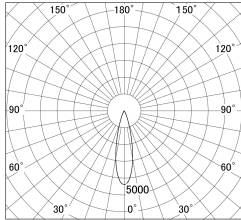

■ Lighting Distribution Curve (cd/1000 lm)