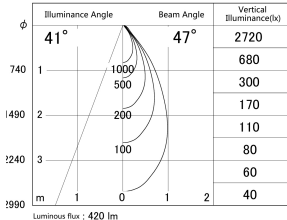

Item no. DD161-0545MW9035

Series Name: AMMA Φ 80 series Lens type adjustable Antiglare (DD161-AG)

■ Lighting Distribution Curve (cd/1000 lm)

Installation	Recessed mount
Type	AMMA Φ80 series Lens type adjustable Antiglare (DD161-AG)
Fixture wattage	5W
Beam angle	47
Color Temp.	3500K
CRI	Ra>90
Luminous	421 lm
Body	Die-cast aluminum alloy
Body finish	N/A
Trim finish	White
Reflector finish	Mirror
IP Rate	IP20
Light source	COB module
Input Voltage	AC220~240V
Dimming Type	Non-Dimmable
Certificate	CE,CCC
Cut Hole	80mm