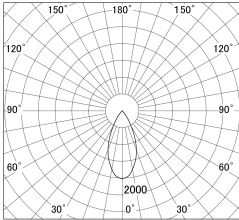

■ Lighting Distribution Curve (cd/1000 lm)