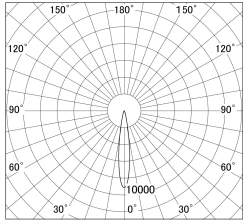

■ Lighting Distribution Curve (cd/1000 lm)