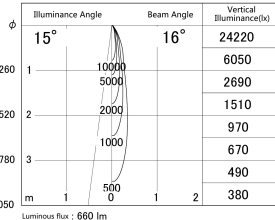

Item no. DD161-0815MW9035

Series Name: AMMA Φ 80 series Lens type adjustable Antiglare (DD161-AG)

■ Lighting Distribution Curve (cd/1000 lm)

Installation	Recessed mount
Type	AMMA Φ80 series Lens type adjustable Antiglare (DD161-AG)
Fixture wattage	7.5W
Beam angle	16
Color Temp.	3500K
CRI	Ra>90
Luminous	661 lm
Body	Die-cast aluminum alloy
Body finish	N/A
Trim finish	White
Reflector finish	Mirror
IP Rate	IP20
Light source	COB module
Input Voltage	AC220~240V
Dimming Type	Non-Dimmable
Certificate	CE,CCC
Cut Hole	80mm