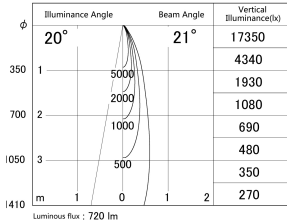

Item no. DD161-0820MW9035

Series Name: AMMA Φ80 series Lens type adjustable Antiglare (DD161-AG)

■ Lighting Distribution Curve (cd/1000 lm)

Installation	Recessed mount
Type	AMMA Φ80 series Lens type adjustable Antiglare (DD161-AG)
Fixture wattage	7.5W
Beam angle	21
Color Temp.	3500K
CRI	Ra>90
Luminous	722 lm
Body	Die-cast aluminum alloy
Body finish	N/A
Trim finish	White
Reflector finish	Mirror
IP Rate	IP20
Light source	COB module
Input Voltage	AC220~240V
Dimming Type	Non-Dimmable
Certificate	CE,CCC
Cut Hole	80mm