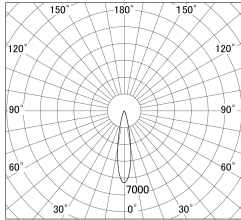

■ Lighting Distribution Curve (cd/1000 lm)