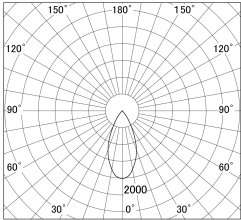

■ Lighting Distribution Curve (cd/1000 lm)