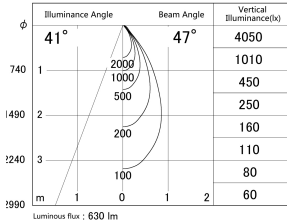

Item no. DD161-0845MW9035

Series Name: AMMA Φ80 series Lens type adjustable Antiglare (DD161-AG)

■ Lighting Distribution Curve (cd/1000 lm)

Installation	Recessed mount
Type	AMMA Φ80 series Lens type adjustable Antiglare (DD161-AG)
Fixture wattage	7.5W
Beam angle	47
Color Temp.	3500K
CRI	Ra>90
Luminous	628 lm
Body	Die-cast aluminum alloy
Body finish	N/A
Trim finish	White
Reflector finish	Mirror
IP Rate	IP20
Light source	COB module
Input Voltage	AC220~240V
Dimming Type	Non-Dimmable
Certificate	CE,CCC
Cut Hole	80mm