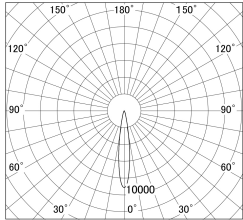

■ Lighting Distribution Curve (cd/1000 lm)