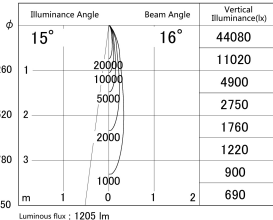

Item no. DD161-1515MW9035

Series Name: AMMA Φ80 series Lens type adjustable Antiglare (DD161-AG)

■ Lighting Distribution Curve (cd/1000 lm)

Installation	Recessed mount
Type	
Fixture wattage	14W
Beam angle	16
Color Temp.	3500K
CRI	Ra>90
Luminous	1203 lm
Body	Die-castaluminumalloy
Body finish	N/A
Trim finish	White
Reflector finish	Mirror
IP Rate	IP20
Light source	COB module
Input Voltage	AC220~240V
Dimming Type	Non-Dimmable
Certificate	CE,CCC
Cut Hole	80mm