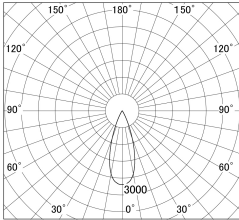

■ Lighting Distribution Curve (cd/1000 lm)