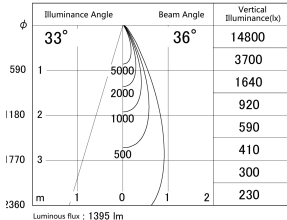

Item no. DD161-1535MW9035

Series Name: AMMA Φ80 series Lens type adjustable Antiglare (DD161-AG)

■ Lighting Distribution Curve (cd/1000 lm)

Installation	Recessed mount
Type	
Fixture wattage	14W
Beam angle	36
Color Temp.	3500K
CRI	Ra>90
Luminous	1397 lm
Body	Die-cast aluminum alloy
Body finish	N/A
Trim finish	White
Reflector finish	Mirror
IP Rate	IP20
Light source	COB module
Input Voltage	AC220~240V
Dimming Type	Non-Dimmable
Certificate	CE,CCC
Cut Hole	80mm