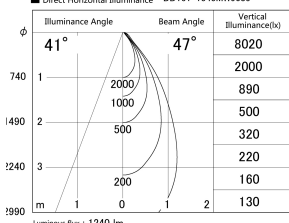

Item no. DD161-1545MW9035

Series Name: AMMA Φ80 series Lens type adjustable Antiglare (DD161-AG)

■ Lighting Distribution Curve (cd/1000 lm)

Installation	Recessed mount
Type	AMMA Φ80 series Lens type adjustable Antiglare (DD161-AG)
Fixture wattage	14W
Beam angle	47
Color Temp.	3500K
CRI	Ra>90
Luminous	1241 lm
Body	Die-cast aluminum alloy
Body finish	N/A
Trim finish	White
Reflector finish	Mirror
IP Rate	IP20
Light source	COB module
Input Voltage	AC220~240V
Dimming Type	Non-Dimmable
Certificate	CE,CCC
Cut Hole	80mm