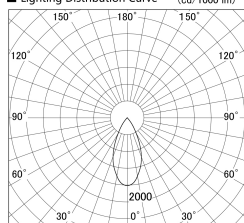

■ Lighting Distribution Curve (cd/1000 lm)