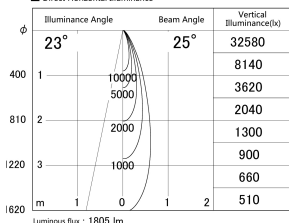

Item no. DD161-2025MW9035

Series Name: AMMA Φ80 series Lens type adjustable Antiglare (DD161-AG)

■ Lighting Distribution Curve (cd/1000 lm)

Installation	Recessed mount
Type	AMMA Φ80 series Lens type adjustable Antiglare (DD161-AG)
Fixture wattage	21W
Beam angle	25
Color Temp.	3500K
CRI	Ra>90
Luminous	1805 lm
Body	Die-cast aluminum alloy
Body finish	N/A
Trim finish	White
Reflector finish	Mirror
IP Rate	IP20
Light source	COB module
Input Voltage	AC220~240V
Dimming Type	Non-Dimmable
Certificate	CE,CCC
Cut Hole	80mm