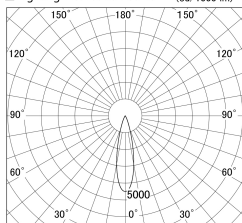

■ Lighting Distribution Curve (cd/1000 lm)