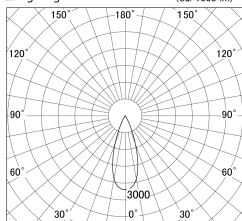

■ Lighting Distribution Curve (cd/1000 lm)