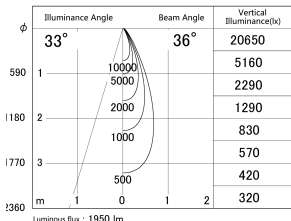

Item no. DD161-2035MW9035

Series Name: AMMA Φ80 series Lens type adjustable Antiglare (DD161-AG)

■ Lighting Distribution Curve (cd/1000 lm)

Installation	Recessed mount
Type	
Fixture wattage	21W
Beam angle	36
Color Temp.	3500K
CRI	Ra>90
Luminous	1949 lm
Body	Die-castaluminumalloy
Body finish	N/A
Trim finish	White
Reflector finish	Mirror
IP Rate	IP20
Light source	COB module
Input Voltage	AC220~240V
Dimming Type	Non-Dimmable
Certificate	CE,CCC
Cut Hole	80mm