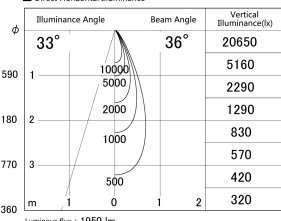

Item no. DD161-2035MW9035

Series Name: AMMA Φ 80 series Lens type adjustable Antiglare (DD161-AG)

■ Lighting Distribution Curve (cd/1000 lm)

Installation	Recessed mount
Type	AMMA Φ80 series Lens type adjustable Antiglare (DD161-AG)
Fixture wattage	21W
Beam angle	36
Color Temp.	3500K
CRI	Ra>90
Luminous	1949 lm
Body	Die-cast aluminum alloy
Body finish	N/A
Trim finish	White
Reflector finish	Mirror
IP Rate	IP20
Light source	COB module
Input Voltage	AC220~240V
Dimming Type	Non-Dimmable
Certificate	CE,CCC
Cut Hole	80mm