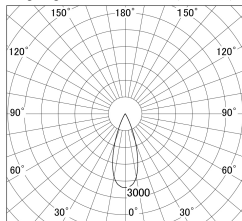

■ Lighting Distribution Curve (cd/1000 lm)