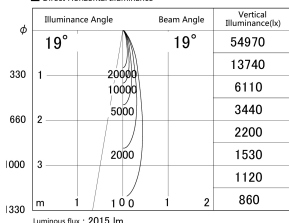

Item no. DD161-2520MW9035

Series Name: AMMA Φ80 series Lens type adjustable Antiglare (DD161-AG)

■ Lighting Distribution Curve (cd/1000 lm)

Installation	Recessed mount
Type	AMMA Φ80 series Lens type adjustable Antiglare (DD161-AG)
Fixture wattage	24W
Beam angle	19
Color Temp.	3500K
CRI	Ra>90
Luminous	2015 lm
Body	Die-cast aluminum alloy
Body finish	N/A
Trim finish	White
Reflector finish	Mirror
IP Rate	IP20
Light source	COB module
Input Voltage	AC220~240V
Dimming Type	Non-Dimmable
Certificate	CE,CCC
Cut Hole	80mm