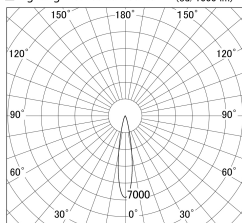

■ Lighting Distribution Curve (cd/1000 lm)