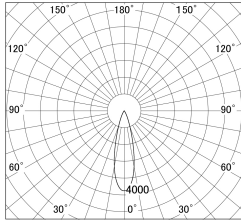

■ Lighting Distribution Curve (cd/1000 lm)