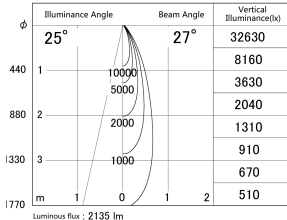

Item no. DD161-2525MW9035

Series Name: AMMA Φ80 series Lens type adjustable Antiglare (DD161-AG)

■ Lighting Distribution Curve (cd/1000 lm)

Installation	Recessed mount
Type	
Fixture wattage	24W
Beam angle	27
Color Temp.	3500K
CRI	Ra>90
Luminous	2134 lm
Body	Die-castaluminumalloy
Body finish	N/A
Trim finish	White
Reflector finish	Mirror
IP Rate	IP20
Light source	COB module
Input Voltage	AC220~240V
Dimming Type	Non-Dimmable
Certificate	CE,CCC
Cut Hole	80mm