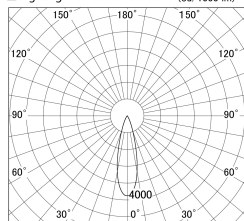

■ Lighting Distribution Curve (cd/1000 lm)