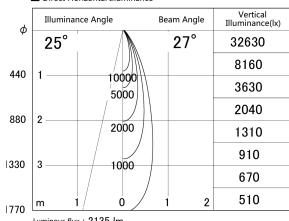

Item no. DD161-2525MW9035

Series Name: AMMA Φ 80 series Lens type adjustable Antiglare (DD161-AG)

■ Lighting Distribution Curve (cd/1000 lm)

Installation	Recessed mount
Type	AMMA Φ80 series Lens type adjustable Antiglare (DD161-AG)
Fixture wattage	24W
Beam angle	27
Color Temp.	3500K
CRI	Ra>90
Luminous	2134 lm
Body	Die-cast aluminum alloy
Body finish	N/A
Trim finish	White
Reflector finish	Mirror
IP Rate	IP20
Light source	COB module
Input Voltage	AC220~240V
Dimming Type	Non-Dimmable
Certificate	CE,CCC
Cut Hole	80mm