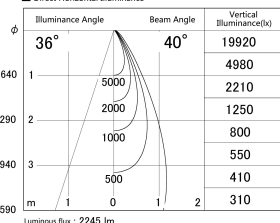

Item no. DD161-2540MW9035

Series Name: AMMA Φ80 series Lens type adjustable Antiglare (DD161-AG)

■ Lighting Distribution Curve (cd/1000 lm)

Installation	Recessed mount
Type	AMMA Φ80 series Lens type adjustable Antiglare (DD161-AG)
Fixture wattage	24W
Beam angle	40
Color Temp.	3500K
CRI	Ra>90
Luminous	2243 lm
Body	Die-cast aluminum alloy
Body finish	N/A
Trim finish	White
Reflector finish	Mirror
IP Rate	IP20
Light source	COB module
Input Voltage	AC220~240V
Dimming Type	Non-Dimmable
Certificate	CE,CCC
Cut Hole	80mm