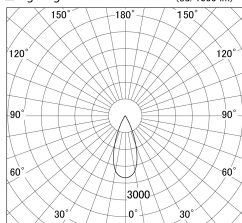

■ Lighting Distribution Curve (cd/1000 lm)