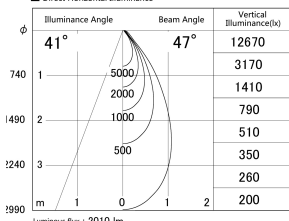

Item no. DD161-2545MW9035

Series Name: AMMA Φ80 series Lens type adjustable Antiglare (DD161-AG)

■ Lighting Distribution Curve (cd/1000 lm)

Installation	Recessed mount
Type	AMMA Φ80 series Lens type adjustable Antiglare (DD161-AG)
Fixture wattage	24W
Beam angle	47
Color Temp.	3500K
CRI	Ra>90
Luminous	2012 lm
Body	Die-cast aluminum alloy
Body finish	N/A
Trim finish	White
Reflector finish	Mirror
IP Rate	IP20
Light source	COB module
Input Voltage	AC220~240V
Dimming Type	Non-Dimmable
Certificate	CE,CCC
Cut Hole	80mm