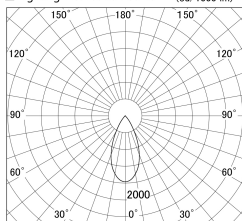

■ Lighting Distribution Curve (cd/1000 lm)