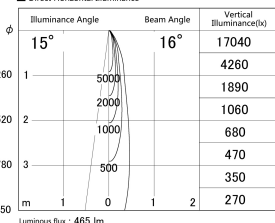

Item no. DD161-0515MW9040

Series Name: AMMA Φ 80 series Lens type adjustable Antiglare (DD161-AG)

■ Lighting Distribution Curve (cd/1000 lm)

Installation	Recessed mount
Type	AMMA Φ80 series Lens type adjustable Antiglare (DD161-AG)
Fixture wattage	5W
Beam angle	16
Color Temp.	4000K
CRI	Ra>90
Luminous	465 lm
Body	Die-cast aluminum alloy
Body finish	N/A
Trim finish	White
Reflector finish	Mirror
IP Rate	IP20
Light source	COB module
Input Voltage	AC220~240V
Dimming Type	Non-Dimmable
Certificate	CE,CCC
Cut Hole	80mm