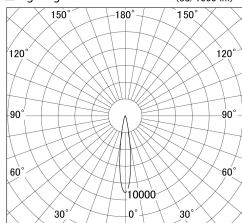

■ Lighting Distribution Curve (cd/1000 lm)