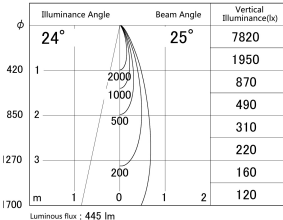

Item no. DD161-0525MW9040

Series Name: AMMA Φ80 series Lens type adjustable Antiglare (DD161-AG)

■ Lighting Distribution Curve (cd/1000 lm)

Installation	Recessed mount
Type	AMMA Φ80 series Lens type adjustable Antiglare (DD161-AG)
Fixture wattage	5W
Beam angle	25
Color Temp.	4000K
CRI	Ra>90
Luminous	445 lm
Body	Die-cast aluminum alloy
Body finish	N/A
Trim finish	White
Reflector finish	Mirror
IP Rate	IP20
Light source	COB module
Input Voltage	AC220~240V
Dimming Type	Non-Dimmable
Certificate	CE,CCC
Cut Hole	80mm