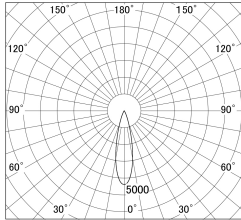

■ Lighting Distribution Curve (cd/1000 lm)