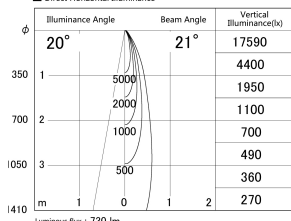

Item no. DD161-0820MW9040

Series Name: AMMA Φ80 series Lens type adjustable Antiglare (DD161-AG)

■ Lighting Distribution Curve (cd/1000 lm)

Installation	Recessed mount
Type	AMMA Φ80 series Lens type adjustable Antiglare (DD161-AG)
Fixture wattage	7.5W
Beam angle	21
Color Temp.	4000K
CRI	Ra>90
Luminous	732 lm
Body	Die-cast aluminum alloy
Body finish	N/A
Trim finish	White
Reflector finish	Mirror
IP Rate	IP20
Light source	COB module
Input Voltage	AC220~240V
Dimming Type	Non-Dimmable
Certificate	CE,CCC
Cut Hole	80mm