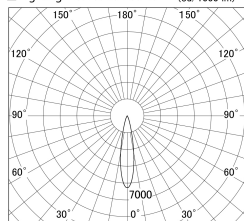

■ Lighting Distribution Curve (cd/1000 lm)