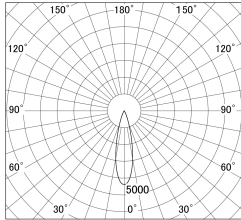

■ Lighting Distribution Curve (cd/1000 lm)