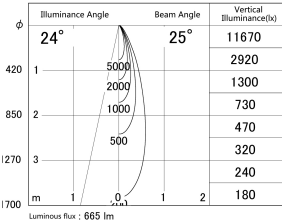

Item no. DD161-0825MW9040

Series Name: AMMA Φ80 series Lens type adjustable Antiglare (DD161-AG)

■ Lighting Distribution Curve (cd/1000 lm)

Installation	Recessed mount
Type	AMMA Φ80 series Lens type adjustable Antiglare (DD161-AG)
Fixture wattage	7.5W
Beam angle	25
Color Temp.	4000K
CRI	Ra>90
Luminous	664 lm
Body	Die-cast aluminum alloy
Body finish	N/A
Trim finish	White
Reflector finish	Mirror
IP Rate	IP20
Light source	COB module
Input Voltage	AC220~240V
Dimming Type	Non-Dimmable
Certificate	CE,CCC
Cut Hole	80mm