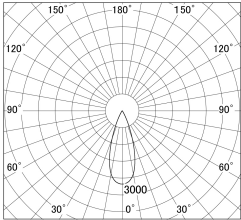

■ Lighting Distribution Curve (cd/1000 lm)