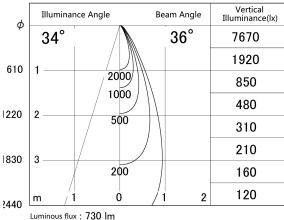

Item no. DD161-0835MW9040

Series Name: AMMA Φ80 series Lens type adjustable Antiglare (DD161-AG)

■ Lighting Distribution Curve (cd/1000 lm)

Installation	Recessed mount
Type	AMMA Φ80 series Lens type adjustable Antiglare (DD161-AG)
Fixture wattage	7.5W
Beam angle	36
Color Temp.	4000K
CRI	Ra>90
Luminous	731 lm
Body	Die-cast aluminum alloy
Body finish	N/A
Trim finish	White
Reflector finish	Mirror
IP Rate	IP20
Light source	COB module
Input Voltage	AC220~240V
Dimming Type	Non-Dimmable
Certificate	CE,CCC
Cut Hole	80mm