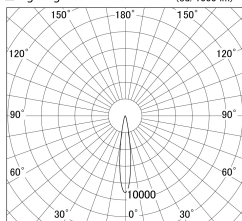

■ Lighting Distribution Curve (cd/1000 lm)