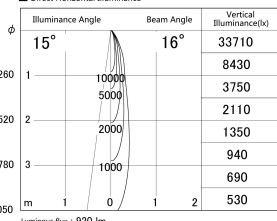

Item no. DD161-1015MW9040

Series Name: AMMA Φ 80 series Lens type adjustable Antiglare (DD161-AG)

■ Lighting Distribution Curve (cd/1000 lm)

Installation	Recessed mount
Type	AMMA Φ80 series Lens type adjustable Antiglare (DD161-AG)
Fixture wattage	10.5W
Beam angle	16
Color Temp.	4000K
CRI	Ra>90
Luminous	920 lm
Body	Die-cast aluminum alloy
Body finish	N/A
Trim finish	White
Reflector finish	Mirror
IP Rate	IP20
Light source	COB module
Input Voltage	AC220~240V
Dimming Type	Non-Dimmable
Certificate	CE,CCC
Cut Hole	80mm