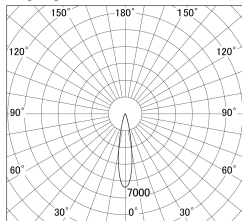

■ Lighting Distribution Curve (cd/1000 lm)