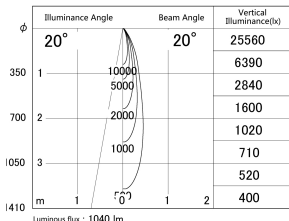

Item no. DD161-1020MW9040

Series Name: AMMA Φ80 series Lens type adjustable Antiglare (DD161-AG)

■ Lighting Distribution Curve (cd/1000 lm)

Installation	Recessed mount
Type	AMMA Φ80 series Lens type adjustable Antiglare (DD161-AG)
Fixture wattage	10.5W
Beam angle	20
Color Temp.	4000K
CRI	Ra>90
Luminous	1041 lm
Body	Die-cast aluminum alloy
Body finish	N/A
Trim finish	White
Reflector finish	Mirror
IP Rate	IP20
Light source	COB module
Input Voltage	AC220~240V
Dimming Type	Non-Dimmable
Certificate	CE,CCC
Cut Hole	80mm