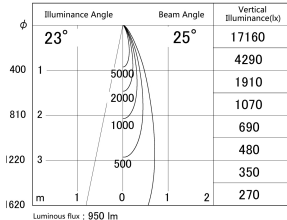

Item no. DD161-1025MW9040

Series Name: AMMA Φ 80 series Lens type adjustable Antiglare (DD161-AG)

■ Lighting Distribution Curve (cd/1000 lm)

Installation	Recessed mount
Type	AMMA Φ80 series Lens type adjustable Antiglare (DD161-AG)
Fixture wattage	10.5W
Beam angle	25
Color Temp.	4000K
CRI	Ra>90
Luminous	951 lm
Body	Die-cast aluminum alloy
Body finish	N/A
Trim finish	White
Reflector finish	Mirror
IP Rate	IP20
Light source	COB module
Input Voltage	AC220~240V
Dimming Type	Non-Dimmable
Certificate	CE,CCC
Cut Hole	80mm