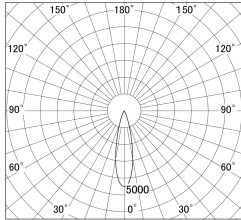

■ Lighting Distribution Curve (cd/1000 lm)