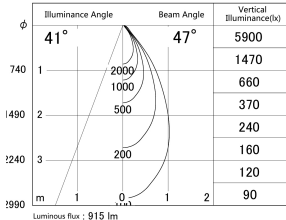

Item no. DD161-1045MW9040

Series Name: AMMA Φ80 series Lens type adjustable Antiglare (DD161-AG)

■ Lighting Distribution Curve (cd/1000 lm)

Installation	Recessed mount
Type	AMMA Φ80 series Lens type adjustable Antiglare (DD161-AG)
Fixture wattage	10.5W
Beam angle	47
Color Temp.	4000K
CRI	Ra>90
Luminous	913 lm
Body	Die-cast aluminum alloy
Body finish	N/A
Trim finish	White
Reflector finish	Mirror
IP Rate	IP20
Light source	COB module
Input Voltage	AC220~240V
Dimming Type	Non-Dimmable
Certificate	CE,CCC
Cut Hole	80mm