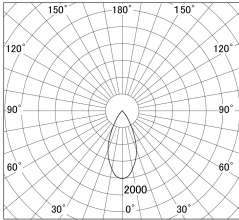

■ Lighting Distribution Curve (cd/1000 lm)