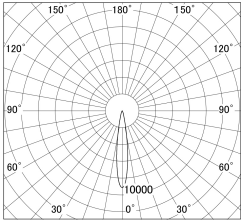

■ Lighting Distribution Curve (cd/1000 lm)