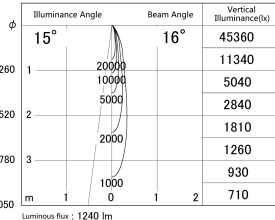

Item no. DD161-1515MW9040

Series Name: AMMA Φ80 series Lens type adjustable Antiglare (DD161-AG)

■ Lighting Distribution Curve (cd/1000 lm)

Installation	Recessed mount
Type	AMMA Φ80 series Lens type adjustable Antiglare (DD161-AG)
Fixture wattage	14W
Beam angle	16
Color Temp.	4000K
CRI	Ra>90
Luminous	1238 lm
Body	Die-cast aluminum alloy
Body finish	N/A
Trim finish	White
Reflector finish	Mirror
IP Rate	IP20
Light source	COB module
Input Voltage	AC220~240V
Dimming Type	Non-Dimmable
Certificate	CE,CCC
Cut Hole	80mm