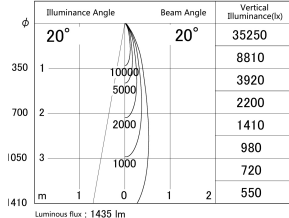

Item no. DD161-1520MW9040

Series Name: AMMA Φ80 series Lens type adjustable Antiglare (DD161-AG)

■ Lighting Distribution Curve (cd/1000 lm)

Installation	Recessed mount
Type	AMMA Φ80 series Lens type adjustable Antiglare (DD161-AG)
Fixture wattage	14W
Beam angle	20
Color Temp.	4000K
CRI	Ra>90
Luminous	1436 lm
Body	Die-cast aluminum alloy
Body finish	N/A
Trim finish	White
Reflector finish	Mirror
IP Rate	IP20
Light source	COB module
Input Voltage	AC220~240V
Dimming Type	Non-Dimmable
Certificate	CE,CCC
Cut Hole	80mm