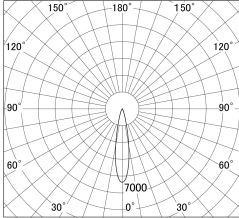

■ Lighting Distribution Curve (cd/1000 lm)