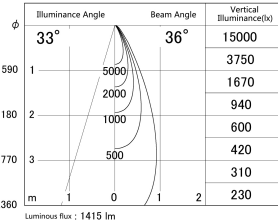

Item no. DD161-1535MW9040

Series Name: AMMA Φ 80 series Lens type adjustable Antiglare (DD161-AG)

■ Lighting Distribution Curve (cd/1000 lm)

Installation	Recessed mount
Type	AMMA Φ80 series Lens type adjustable Antiglare (DD161-AG)
Fixture wattage	14W
Beam angle	36
Color Temp.	4000K
CRI	Ra>90
Luminous	1416 lm
Body	Die-cast aluminum alloy
Body finish	N/A
Trim finish	White
Reflector finish	Mirror
IP Rate	IP20
Light source	COB module
Input Voltage	AC220~240V
Dimming Type	Non-Dimmable
Certificate	CE,CCC
Cut Hole	80mm