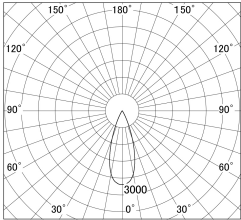

■ Lighting Distribution Curve (cd/1000 lm)