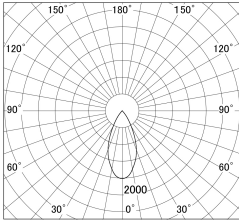

■ Lighting Distribution Curve (cd/1000 lm)