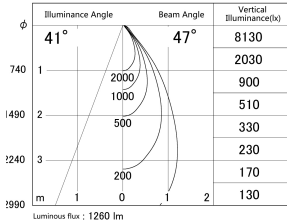

Item no. DD161-1545MW9040

Series Name: AMMA Φ80 series Lens type adjustable Antiglare (DD161-AG)

■ Lighting Distribution Curve (cd/1000 lm)

Installation	Recessed mount
Type	AMMA Φ80 series Lens type adjustable Antiglare (DD161-AG)
Fixture wattage	14W
Beam angle	47
Color Temp.	4000K
CRI	Ra>90
Luminous	1259 lm
Body	Die-cast aluminum alloy
Body finish	N/A
Trim finish	White
Reflector finish	Mirror
IP Rate	IP20
Light source	COB module
Input Voltage	AC220~240V
Dimming Type	Non-Dimmable
Certificate	CE,CCC
Cut Hole	80mm