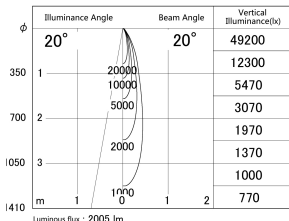

Item no. DD161-2020MW9040

Series Name: AMMA Φ 80 series Lens type adjustable Antiglare (DD161-AG)

■ Lighting Distribution Curve (cd/1000 lm)

Installation	Recessed mount
Type	AMMA Φ80 series Lens type adjustable Antiglare (DD161-AG)
Fixture wattage	21W
Beam angle	20
Color Temp.	4000K
CRI	Ra>90
Luminous	2004 lm
Body	Die-castaluminumalloy
Body finish	N/A
Trim finish	White
Reflector finish	Mirror
IP Rate	IP20
Light source	COB module
Input Voltage	AC220~240V
Dimming Type	Non-Dimmable
Certificate	CE,CCC
Cut Hole	80mm