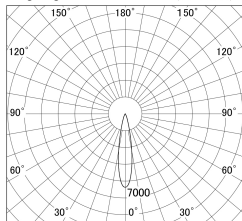

■ Lighting Distribution Curve (cd/1000 lm)