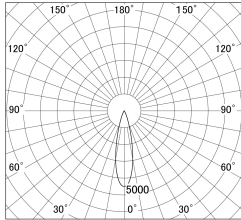

■ Lighting Distribution Curve (cd/1000 lm)