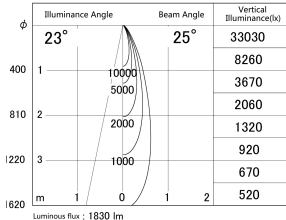

Item no. DD161-2025MW9040

Series Name: AMMA Φ 80 series Lens type adjustable Antiglare (DD161-AG)

■ Lighting Distribution Curve (cd/1000 lm)

Installation	Recessed mount
Type	AMMA Φ80 series Lens type adjustable Antiglare (DD161-AG)
Fixture wattage	21W
Beam angle	25
Color Temp.	4000K
CRI	Ra>90
Luminous	1830 lm
Body	Die-cast aluminum alloy
Body finish	N/A
Trim finish	White
Reflector finish	Mirror
IP Rate	IP20
Light source	COB module
Input Voltage	AC220~240V
Dimming Type	Non-Dimmable
Certificate	CE,CCC
Cut Hole	80mm