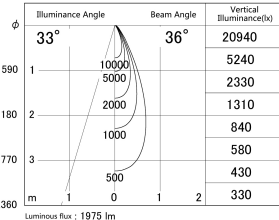

Item no. DD161-2035MW9040

Series Name: AMMA Φ 80 series Lens type adjustable Antiglare (DD161-AG)

■ Lighting Distribution Curve (cd/1000 lm)

Installation	Recessed mount
Type	AMMA Φ80 series Lens type adjustable Antiglare (DD161-AG)
Fixture wattage	21W
Beam angle	36
Color Temp.	4000K
CRI	Ra>90
Luminous	1977 lm
Body	Die-cast aluminum alloy
Body finish	N/A
Trim finish	White
Reflector finish	Mirror
IP Rate	IP20
Light source	COB module
Input Voltage	AC220~240V
Dimming Type	Non-Dimmable
Certificate	CE,CCC
Cut Hole	80mm