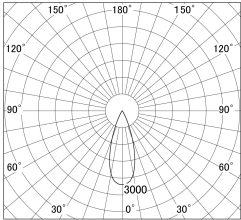

■ Lighting Distribution Curve (cd/1000 lm)