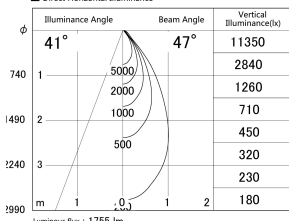

Item no. DD161-2045MW9040

Series Name: AMMA Φ 80 series Lens type adjustable Antiglare (DD161-AG)

■ Lighting Distribution Curve (cd/1000 lm)

Installation	Recessed mount
Type	AMMA Φ80 series Lens type adjustable Antiglare (DD161-AG)
Fixture wattage	21W
Beam angle	47
Color Temp.	4000K
CRI	Ra>90
Luminous	1757 lm
Body	Die-cast aluminum alloy
Body finish	N/A
Trim finish	White
Reflector finish	Mirror
IP Rate	IP20
Light source	COB module
Input Voltage	AC220~240V
Dimming Type	Non-Dimmable
Certificate	CE,CCC
Cut Hole	80mm