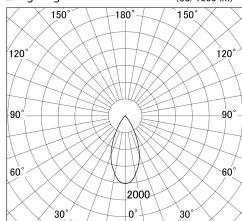

■ Lighting Distribution Curve (cd/1000 lm)