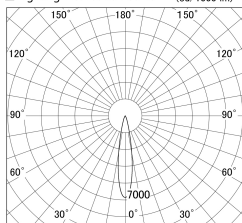

■ Lighting Distribution Curve (cd/1000 lm)