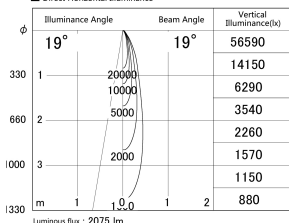

Item no. DD161-2520MW9040

Series Name: AMMA Φ 80 series Lens type adjustable Antiglare (DD161-AG)

■ Lighting Distribution Curve (cd/1000 lm)

Installation	Recessed mount
Type	AMMA Φ80 series Lens type adjustable Antiglare (DD161-AG)
Fixture wattage	24W
Beam angle	19
Color Temp.	4000K
CRI	Ra>90
Luminous	2074 lm
Body	Die-cast aluminum alloy
Body finish	N/A
Trim finish	White
Reflector finish	Mirror
IP Rate	IP20
Light source	COB module
Input Voltage	AC220~240V
Dimming Type	Non-Dimmable
Certificate	CE,CCC
Cut Hole	80mm