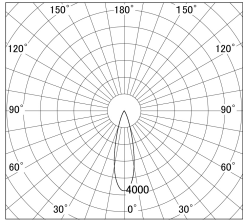

■ Lighting Distribution Curve (cd/1000 lm)