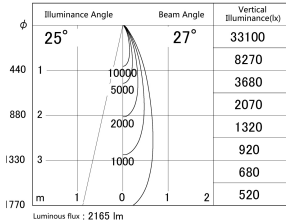

Item no. DD161-2525MW9040

Series Name: AMMA Φ80 series Lens type adjustable Antiglare (DD161-AG)

■ Lighting Distribution Curve (cd/1000 lm)

Installation	Recessed mount
Type	AMMA Φ80 series Lens type adjustable Antiglare (DD161-AG)
Fixture wattage	24W
Beam angle	27
Color Temp.	4000K
CRI	Ra>90
Luminous	2165 lm
Body	Die-cast aluminum alloy
Body finish	N/A
Trim finish	White
Reflector finish	Mirror
IP Rate	IP20
Light source	COB module
Input Voltage	AC220~240V
Dimming Type	Non-Dimmable
Certificate	CE,CCC
Cut Hole	80mm