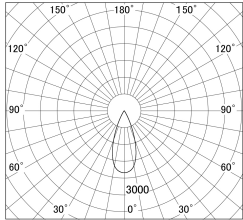

■ Lighting Distribution Curve (cd/1000 lm)