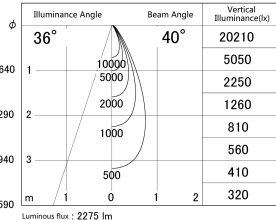

Item no. DD161-2540MW9040

Series Name: AMMA Φ80 series Lens type adjustable Antiglare (DD161-AG)

■ Lighting Distribution Curve (cd/1000 lm)

Installation	Recessed mount
Type	AMMA Φ80 series Lens type adjustable Antiglare (DD161-AG)
Fixture wattage	24W
Beam angle	40
Color Temp.	4000K
CRI	Ra>90
Luminous	2275 lm
Body	Die-cast aluminum alloy
Body finish	N/A
Trim finish	White
Reflector finish	Mirror
IP Rate	IP20
Light source	COB module
Input Voltage	AC220~240V
Dimming Type	Non-Dimmable
Certificate	CE,CCC
Cut Hole	80mm