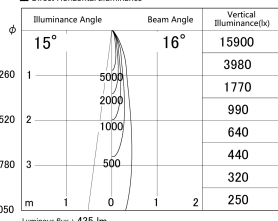

Item no. DD161-0515MB9027

Series Name: AMMA Φ 80 series Lens type adjustable Antiglare (DD161-AG)

■ Lighting Distribution Curve (cd/1000 lm)

Installation	Recessed mount
Type	AMMA Φ80 series Lens type adjustable Antiglare (DD161-AG)
Fixture wattage	5W
Beam angle	16
Color Temp.	2700K
CRI	Ra>90
Luminous	434 lm
Body	Die-cast aluminum alloy
Body finish	N/A
Trim finish	Black
Reflector finish	Mirror
IP Rate	IP20
Light source	COB module
Input Voltage	AC220~240V
Dimming Type	Non-Dimmable
Certificate	CE,CCC
Cut Hole	80mm