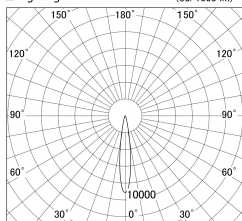

■ Lighting Distribution Curve (cd/1000 lm)