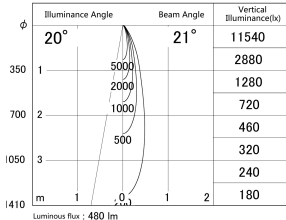

Item no. DD161-0520MB9027

Series Name: AMMA Φ 80 series Lens type adjustable Antiglare (DD161-AG)

■ Lighting Distribution Curve (cd/1000 lm)

Installation	Recessed mount
Type	AMMA Φ80 series Lens type adjustable Antiglare (DD161-AG)
Fixture wattage	5W
Beam angle	21
Color Temp.	2700K
CRI	Ra>90
Luminous	480 lm
Body	Die-cast aluminum alloy
Body finish	N/A
Trim finish	Black
Reflector finish	Mirror
IP Rate	IP20
Light source	COB module
Input Voltage	AC220~240V
Dimming Type	Non-Dimmable
Certificate	CE,CCC
Cut Hole	80mm