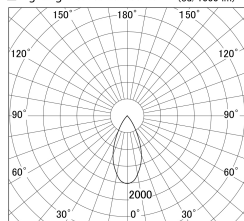

■ Lighting Distribution Curve (cd/1000 lm)