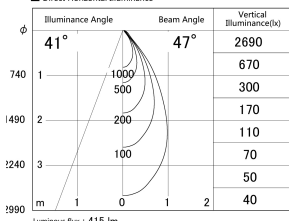

Item no. DD161-0545MB9027

Series Name: AMMA Φ 80 series Lens type adjustable Antiglare (DD161-AG)

■ Lighting Distribution Curve (cd/1000 lm)

Installation	Recessed mount
Type	AMMA Φ80 series Lens type adjustable Antiglare (DD161-AG)
Fixture wattage	5W
Beam angle	47
Color Temp.	2700K
CRI	Ra>90
Luminous	417 lm
Body	Die-cast aluminum alloy
Body finish	N/A
Trim finish	Black
Reflector finish	Mirror
IP Rate	IP20
Light source	COB module
Input Voltage	AC220~240V
Dimming Type	Non-Dimmable
Certificate	CE,CCC
Cut Hole	80mm