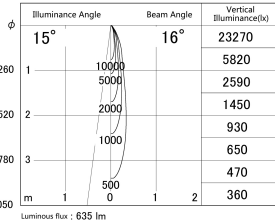

Item no. DD161-0815MB9027

Series Name: AMMA Φ 80 series Lens type adjustable Antiglare (DD161-AG)

■ Lighting Distribution Curve (cd/1000 lm)

Installation	Recessed mount
Type	AMMA Φ80 series Lens type adjustable Antiglare (DD161-AG)
Fixture wattage	7.5W
Beam angle	16
Color Temp.	2700K
CRI	Ra>90
Luminous	635 lm
Body	Die-cast aluminum alloy
Body finish	N/A
Trim finish	Black
Reflector finish	Mirror
IP Rate	IP20
Light source	COB module
Input Voltage	AC220~240V
Dimming Type	Non-Dimmable
Certificate	CE,CCC
Cut Hole	80mm