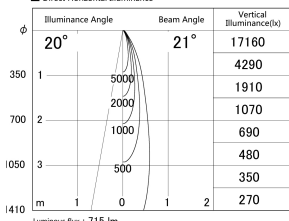

Item no. DD161-0820MB9027

Series Name: AMMA Φ 80 series Lens type adjustable Antiglare (DD161-AG)

■ Lighting Distribution Curve (cd/1000 lm)

Installation	Recessed mount
Type	AMMA Φ80 series Lens type adjustable Antiglare (DD161-AG)
Fixture wattage	7.5W
Beam angle	21
Color Temp.	2700K
CRI	Ra>90
Luminous	714 lm
Body	Die-cast aluminum alloy
Body finish	N/A
Trim finish	Black
Reflector finish	Mirror
IP Rate	IP20
Light source	COB module
Input Voltage	AC220~240V
Dimming Type	Non-Dimmable
Certificate	CE,CCC
Cut Hole	80mm