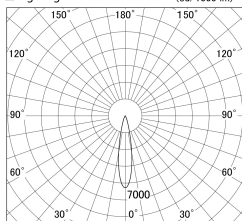

■ Lighting Distribution Curve (cd/1000 lm)