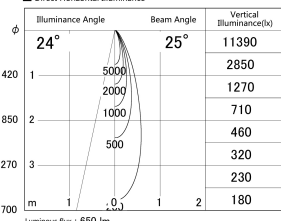

Item no. DD161-0825MB9027

Series Name: AMMA Φ 80 series Lens type adjustable Antiglare (DD161-AG)

■ Lighting Distribution Curve (cd/1000 lm)

Installation	Recessed mount
Type	AMMA Φ80 series Lens type adjustable Antiglare (DD161-AG)
Fixture wattage	7.5W
Beam angle	25
Color Temp.	2700K
CRI	Ra>90
Luminous	648 lm
Body	Die-cast aluminum alloy
Body finish	N/A
Trim finish	Black
Reflector finish	Mirror
IP Rate	IP20
Light source	COB module
Input Voltage	AC220~240V
Dimming Type	Non-Dimmable
Certificate	CE,CCC
Cut Hole	80mm