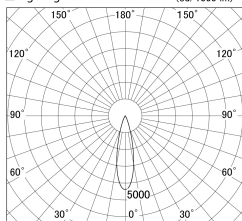

■ Lighting Distribution Curve (cd/1000 lm)