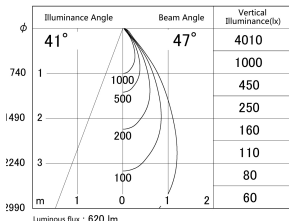

Item no. DD161-0845MB9027

Series Name: AMMA Φ 80 series Lens type adjustable Antiglare (DD161-AG)

■ Lighting Distribution Curve (cd/1000 lm)

Installation	Recessed mount
Type	AMMA Φ80 series Lens type adjustable Antiglare (DD161-AG)
Fixture wattage	7.5W
Beam angle	47
Color Temp.	2700K
CRI	Ra>90
Luminous	621 lm
Body	Die-castaluminumalloy
Body finish	N/A
Trim finish	Black
Reflector finish	Mirror
IP Rate	IP20
Light source	COB module
Input Voltage	AC220~240V
Dimming Type	Non-Dimmable
Certificate	CE,CCC
Cut Hole	80mm