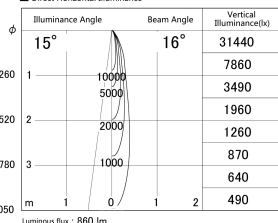

Item no. DD161-1015MB9027

Series Name: AMMA Φ 80 series Lens type adjustable Antiglare (DD161-AG)

■ Lighting Distribution Curve (cd/1000 lm)

Installation	Recessed mount
Type	AMMA Φ80 series Lens type adjustable Antiglare (DD161-AG)
Fixture wattage	10.5W
Beam angle	16
Color Temp.	2700K
CRI	Ra>90
Luminous	858 lm
Body	Die-cast aluminum alloy
Body finish	N/A
Trim finish	Black
Reflector finish	Mirror
IP Rate	IP20
Light source	COB module
Input Voltage	AC220~240V
Dimming Type	Non-Dimmable
Certificate	CE,CCC
Cut Hole	80mm