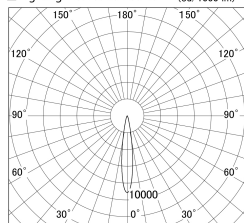

■ Lighting Distribution Curve (cd/1000 lm)