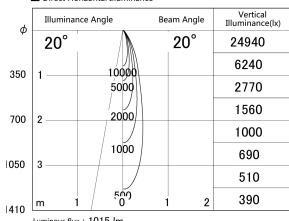

Item no. DD161-1020MB9027

Series Name: AMMA Φ80 series Lens type adjustable Antiglare (DD161-AG)

■ Lighting Distribution Curve (cd/1000 lm)

Installation	Recessed mount
Type	AMMA Φ80 series Lens type adjustable Antiglare (DD161-AG)
Fixture wattage	10.5W
Beam angle	20
Color Temp.	2700K
CRI	Ra>90
Luminous	1016 lm
Body	Die-cast aluminum alloy
Body finish	N/A
Trim finish	Black
Reflector finish	Mirror
IP Rate	IP20
Light source	COB module
Input Voltage	AC220~240V
Dimming Type	Non-Dimmable
Certificate	CE,CCC
Cut Hole	80mm