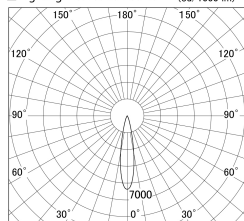

■ Lighting Distribution Curve (cd/1000 lm)