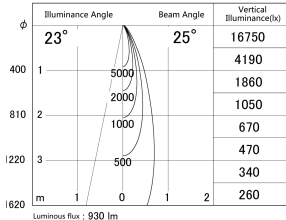

Item no. DD161-1025MB9027

Series Name: AMMA Φ 80 series Lens type adjustable Antiglare (DD161-AG)

■ Lighting Distribution Curve (cd/1000 lm)

Installation	Recessed mount
Type	AMMA Φ80 series Lens type adjustable Antiglare (DD161-AG)
Fixture wattage	10.5W
Beam angle	25
Color Temp.	2700K
CRI	Ra>90
Luminous	928 lm
Body	Die-cast aluminum alloy
Body finish	N/A
Trim finish	Black
Reflector finish	Mirror
IP Rate	IP20
Light source	COB module
Input Voltage	AC220~240V
Dimming Type	Non-Dimmable
Certificate	CE,CCC
Cut Hole	80mm