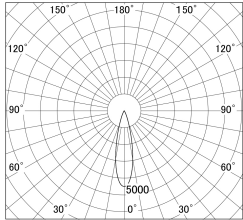

■ Lighting Distribution Curve (cd/1000 lm)