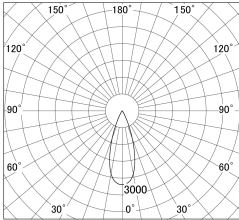

■ Lighting Distribution Curve (cd/1000 lm)