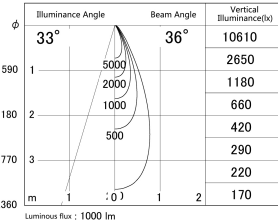

Item no. DD161-1035MB9027

Series Name: AMMA Φ 80 series Lens type adjustable Antiglare (DD161-AG)

■ Lighting Distribution Curve (cd/1000 lm)

Installation	Recessed mount
Type	AMMA Φ80 series Lens type adjustable Antiglare (DD161-AG)
Fixture wattage	10.5W
Beam angle	36
Color Temp.	2700K
CRI	Ra>90
Luminous	1002 lm
Body	Die-cast aluminum alloy
Body finish	N/A
Trim finish	Black
Reflector finish	Mirror
IP Rate	IP20
Light source	COB module
Input Voltage	AC220~240V
Dimming Type	Non-Dimmable
Certificate	CE,CCC
Cut Hole	80mm