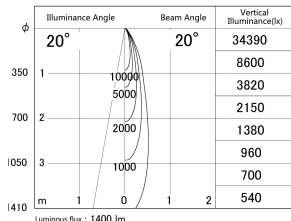

Item no. DD161-1520MB9027

Series Name: AMMA Φ 80 series Lens type adjustable Antiglare (DD161-AG)

■ Lighting Distribution Curve (cd/1000 lm)

Installation	Recessed mount
Type	AMMA Φ80 series Lens type adjustable Antiglare (DD161-AG)
Fixture wattage	14W
Beam angle	20
Color Temp.	2700K
CRI	Ra>90
Luminous	1401 lm
Body	Die-castaluminumalloy
Body finish	N/A
Trim finish	Black
Reflector finish	Mirror
IP Rate	IP20
Light source	COB module
Input Voltage	AC220~240V
Dimming Type	Non-Dimmable
Certificate	CE,CCC
Cut Hole	80mm