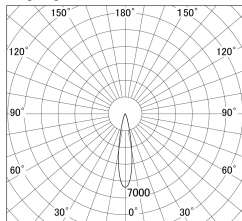

■ Lighting Distribution Curve (cd/1000 lm)