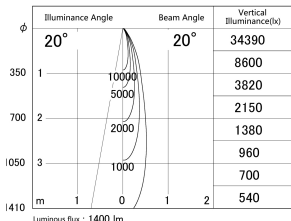

Item no. DD161-1520MB9027

Series Name: AMMA Φ80 series Lens type adjustable Antiglare (DD161-AG)

■ Lighting Distribution Curve (cd/1000 lm)

Installation	Recessed mount
Type	
Fixture wattage	14W
Beam angle	20
Color Temp.	2700K
CRI	Ra>90
Luminous	1401 lm
Body	Die-castaluminumalloy
Body finish	N/A
Trim finish	Black
Reflector finish	Mirror
IP Rate	IP20
Light source	COB module
Input Voltage	AC220~240V
Dimming Type	Non-Dimmable
Certificate	CE,CCC
Cut Hole	80mm