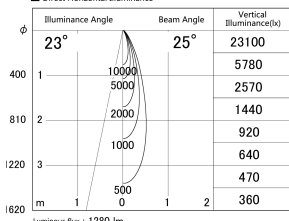

Item no. DD161-1525MB9027

Series Name: AMMA Φ 80 series Lens type adjustable Antiglare (DD161-AG)

■ Lighting Distribution Curve (cd/1000 lm)

Installation	Recessed mount
Type	AMMA Φ80 series Lens type adjustable Antiglare (DD161-AG)
Fixture wattage	14W
Beam angle	25
Color Temp.	2700K
CRI	Ra>90
Luminous	1280 lm
Body	Die-castaluminumalloy
Body finish	N/A
Trim finish	Black
Reflector finish	Mirror
IP Rate	IP20
Light source	COB module
Input Voltage	AC220~240V
Dimming Type	Non-Dimmable
Certificate	CE,CCC
Cut Hole	80mm