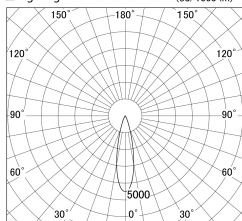

■ Lighting Distribution Curve (cd/1000 lm)